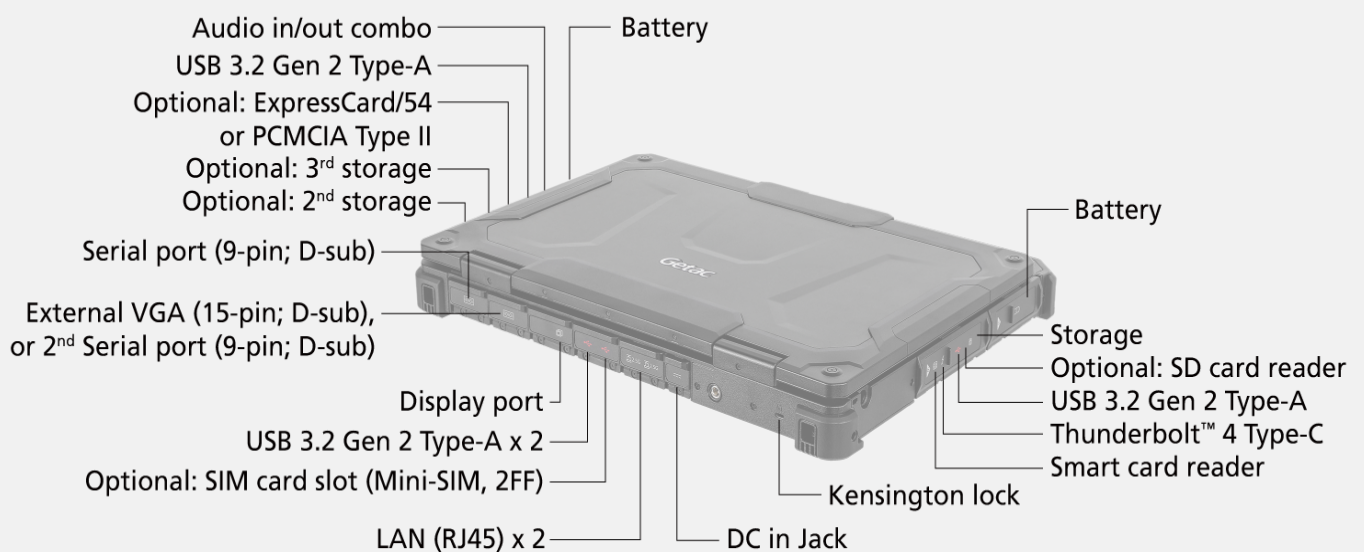

- 11th Generation Intel® Core™ i9 / i7 / i5 vPro® Processor
- 15.6" FHD LumiBond® display with Getac sunlight readable technology (1,000 nits) and optional capacitive touchscreen
- Enhanced enterprise security features with TPM 2.0, Kensington lock, triple user-replaceable storage and Smart card reader
- Versatile I/Os connectivity including Thunderbolt™ 4 and docking solutions
- Dual batteries with the hot-swappable capability
- Optional discrete graphic NVIDIA® Quadro® RTX3000