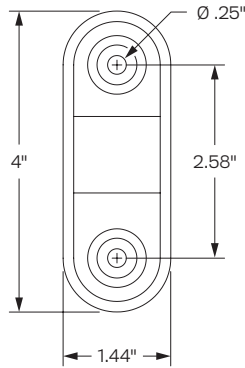

SPECIFICATIONS

Finishes

 Vista Black
104

Dimensions

Rotation: Up to 180° *
Tilt: Up to 180° *

Part Numbers

PTS-WM-6200M-104

Accessories

MNEA10-04B 4" Extension Arm
MNEA10-08B 8" Extension Arm
MNEA10-12B 12" Extension Arm

WARRANTY

10 Years

Increase flexibility by combining the wall mount with our optional extension arms

CAPABILITIES

Mount

Side

Back

Accessories

4" Extension Arm
MNEA10-04B

8" Extension Arm
MNEA10-04B

12" Extension Arm
MNEA10-12B