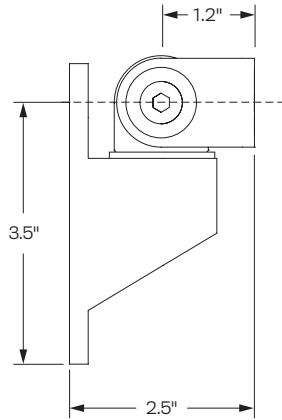

SPECIFICATIONS

Finishes

 Vista Black
104

Dimensions

Rotation: Up to 180° *
Tilt: Up to 180° *

Part Numbers

PTS-WM-6200M-104

Accessories

MNEA10-04B 4" Extension Arm
MNEA10-08B 8" Extension Arm
MNEA10-12B 12" Extension Arm

WARRANTY

10 Years

Increase flexibility by combining the wall mount with our optional extension arms

CAPABILITIES

Mount

Side

Back

Accessories

4" Extension Arm
MNEA10-04B

8" Extension Arm
MNEA10-04B

12" Extension Arm
MNEA10-12B