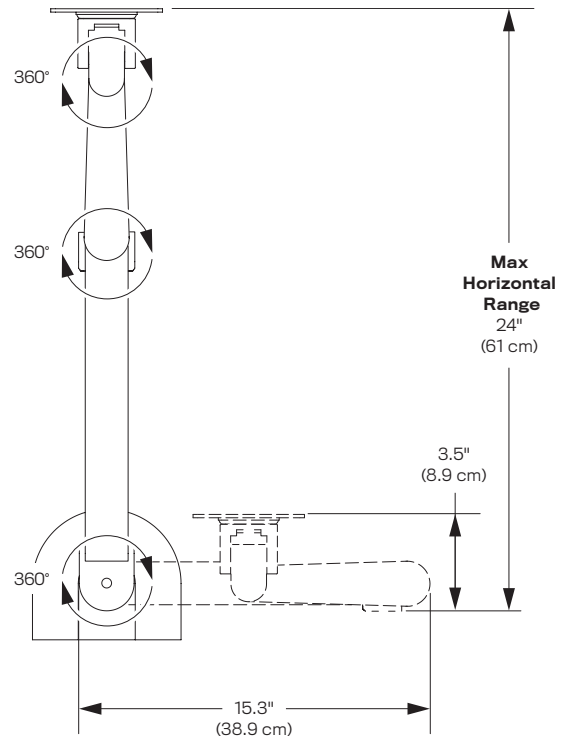

SPECIFICATIONS

Finishes

	Flat White 248
	Silver 124
	Vista Black 104

Dimensions

Screen Size: Up to 32"
 Height Adjustment: 16"
 Extension Range: 24"
 Max Monitor Height: 16"
 Weight Capacity: 3 – 28 lbs.
 Mount: Desk Edge, Thru-Desk,
 Grommet, Wall, Reverse Wall, Side Bolt
 Compatibility: Up to 1.5" desk thickness

Part Numbers

7000-500-FM-___ (3 - 10 lbs. monitor)
 7000-800-FM-___ (10 - 22 lbs. monitor)
 7000-1000-FM-___ (13 - 28 lbs. monitor)

WARRANTY

10 Years

Effortlessly reposition
monitor arm to where
you need it

Wall mount configuration

Integrated cable
management

Space-saving design

CAPABILITIES

Desk Edge

Thru-Desk

Grommet

Wall

Reverse Wall

Side Bolt