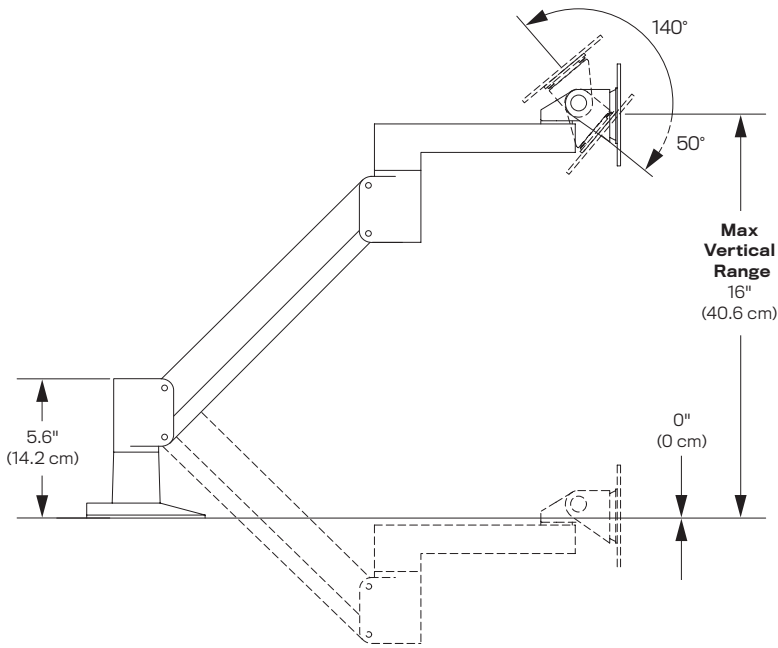

SPECIFICATIONS

Finishes

	Flat White 248
	Silver 124
	Vista Black 104

Dimensions

Screen Size: Up to 32"
 Height Adjustment: 16"
 Extension Range: 24"
 Max Monitor Height: 16"
 Weight Capacity: 3 – 28 lbs.
 Mount: Desk Edge, Thru-Desk,
 Grommet, Wall, Reverse Wall, Side Bolt
 Compatibility: Up to 1.5" desk thickness

Wall mount configuration

Integrated cable
management

Space-saving design

CAPABILITIES

Desk Edge

Thru-Desk

Grommet

Wall

Reverse Wall

Side Bolt