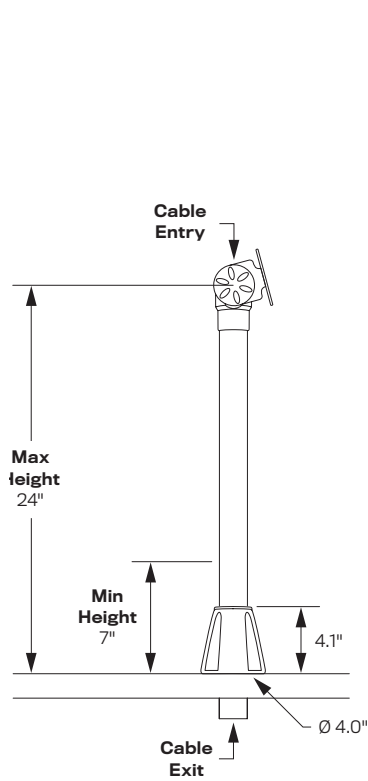

### Dimensions

Height Adjustment:  
Adjusts through counter  
Weight Capacity: Up to 25 lbs.  
Mount: Bolts to surface

### Part Numbers

- 9189-12-\_\_\_ 7" - 12" height range
- 9189-24-\_\_\_ 7" - 24" height range
- 9189-36-\_\_\_ 7" - 36" height range

## WARRANTY

10 Years

Pole height adjusts through counter

Adjustable display angle

Cables are routed internally and exit below surface

Compatible with our Modular Now accessories

CAPABILITIES

9189-12

9189-24

9189-36

**Bolt Pattern**  
(All Models)