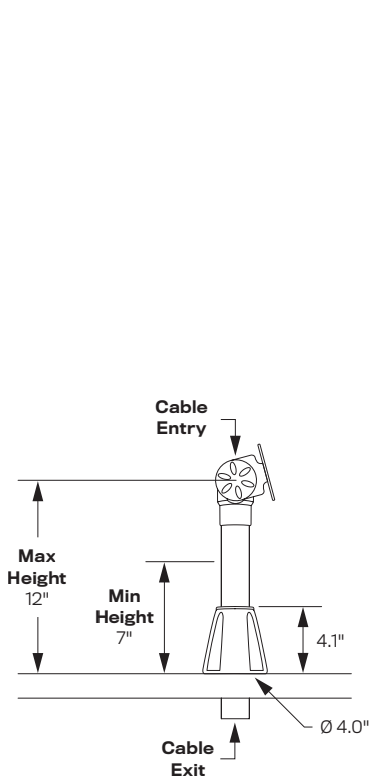

## FEATURES

- **Versatile:** Countertop mount supports monitors, signature capture devices, kiosks, and more.
- **Adjustable:** Monitor height is adjusted through the counter.
- **Flexible:** Users are able to pivot and turn the monitor; the monitor can also be locked into place if desired.
- **Cable Management:** Monitor mount features internal cable routing; cables may pass through counter or exit behind mount.
- **Durable:** POS display mount is made of durable construction and stands up to retail use.
- **Customizable:** Compatible with Modular Now accessories, except base plates, on the uppermost section of the pole.
- **Compatible:** VESA-monitor compatible – 75mm & 100mm VESA adapter included.

### Part Numbers

- 9189-12-\_\_\_ 7" - 12" height range
- 9189-24-\_\_\_ 7" - 24" height range
- 9189-36-\_\_\_ 7" - 36" height range

## WARRANTY

10 Years

Pole height adjusts through counter

Adjustable display angle

Cables are routed internally and exit below surface

Compatible with our Modular Now accessories

CAPABILITIES

9189-12

9189-24

9189-36

**Bolt Pattern**  
(All Models)