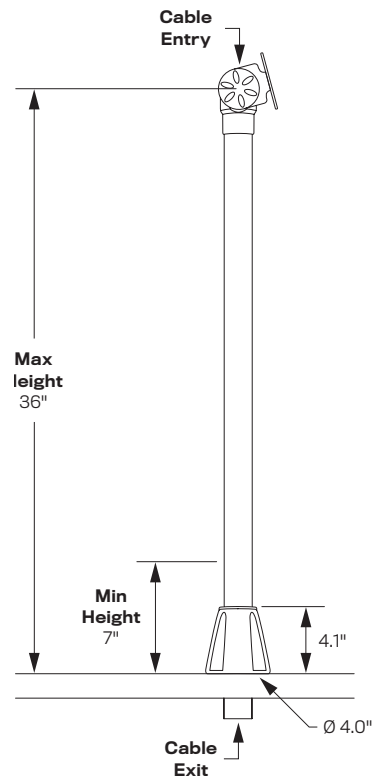

### Dimensions

Height Adjustment:  
Adjusts through counter  
Weight Capacity: Up to 25 lbs.  
Mount: Bolts to surface

### Part Numbers

- 9189-12-\_\_\_ 7" - 12" height range
- 9189-24-\_\_\_ 7" - 24" height range
- 9189-36-\_\_\_ 7" - 36" height range

## WARRANTY

10 Years

Pole height adjusts through counter

Adjustable display angle

Cables are routed internally and exit below surface

Compatible with our Modular Now accessories

CAPABILITIES

9189-12

9189-24

9189-36

**Bolt Pattern**  
(All Models)