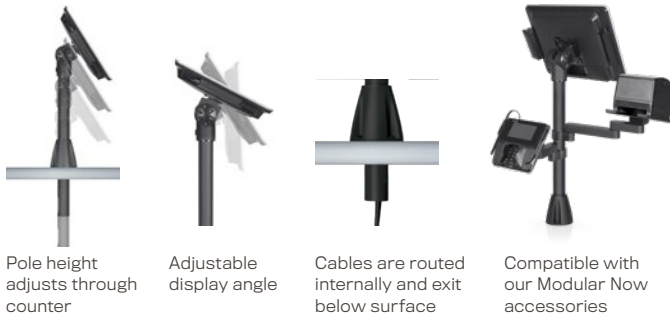

## FEATURES

- **Versatile:** Countertop mount supports monitors, signature capture devices, kiosks, and more.
- **Adjustable:** Monitor height is adjusted through the counter.
- **Flexible:** Users are able to pivot and turn the monitor; the monitor can also be locked into place if desired.
- **Cable Management:** Monitor mount features internal cable routing; cables may pass through counter or exit behind mount.
- **Durable:** POS display mount is made of durable construction and stands up to retail use.
- **Customizable:** Compatible with Modular Now accessories, except base plates, on the uppermost section of the pole.
- **Compatible:** VESA-monitor compatible – 75mm & 100mm VESA adapter included.

### Dimensions

Height Adjustment:  
Adjusts through counter  
Weight Capacity: Up to 25 lbs.  
Mount: Bolts to surface

### Part Numbers

- 9189-12-\_\_\_ 7" - 12" height range
- 9189-24-\_\_\_ 7" - 24" height range
- 9189-36-\_\_\_ 7" - 36" height range

## WARRANTY

10 Years

Pole height adjusts through counter

Adjustable display angle

Cables are routed internally and exit below surface

Compatible with our Modular Now accessories

CAPABILITIES

9189-12