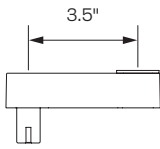

Accessories

4" Extension Arm
MNEA10-04B