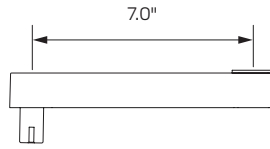

8" Extension Arm
MNEA10-04B