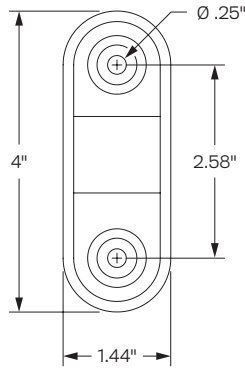

SPECIFICATIONS

Finishes

 Vista Black
104

Dimensions

Rotation: Up to 180° *
Tilt: Up to 180° *

Part Numbers

PTS-WM-M400-MX915-104

Accessories

MNEA10-04B 4" Extension Arm
MNEA10-08B 8" Extension Arm
MNEA10-12B 12" Extension Arm

Increase flexibility by combining the wall mount with our optional extension arms

WARRANTY

10 Years

CAPABILITIES

Mount

Side

Back

Accessories

4" Extension Arm
MNEA10-04B

8" Extension Arm
MNEA10-04B

12" Extension Arm
MNEA10-12B