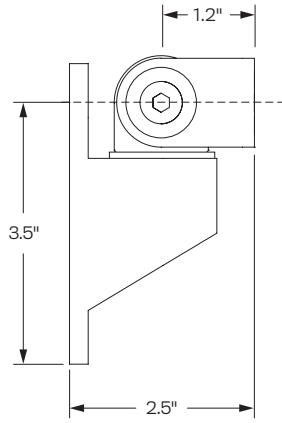

SPECIFICATIONS

Finishes

 Vista Black
104

Dimensions

Rotation: Up to 180° *
Tilt: Up to 180° *

Part Numbers

PTS-WM-M400-MX915-104

Accessories

MNEA10-04B 4" Extension Arm
MNEA10-08B 8" Extension Arm
MNEA10-12B 12" Extension Arm

Increase flexibility by combining the wall mount with our optional extension arms

WARRANTY

10 Years

CAPABILITIES

Mount

Side

Back

Accessories

4" Extension Arm
MNEA10-04B

8" Extension Arm
MNEA10-04B

12" Extension Arm
MNEA10-12B