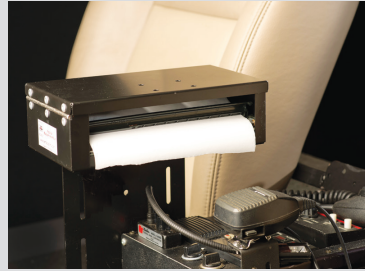

Our patented headrest printer mount* is the perfect option for mounting a mobile printer where space in a vehicle is at a premium. The mount securely positions the printer up and out of the way yet within easy reach for printed documents. And it does not interfere with airbags or other equipment.

Headrest Printer Mount for Printek Interceptor 800

*U.S. Pats. 7637566, 7874612, 8336959, 9073464, additional patent pending

CAUTION: Headrest printer mount with printer is not intended to serve as a headrest, and must be removed and replaced with vehicle manufacturer's headrest if front seat passenger present.

Modular Mounting System: Convertible Headrest, Console and Partition Mounts

All LEM printer mounts are assembled using a printer mounting platform for the applicable printer plus specific mounting hardware depending on whether the printer is to be mounted in place of the headrest or to the console or the partition. This flexibility allows the end user to convert the printer mount among various mounting locations in the vehicle without having to purchase a new printer mounting platform.

Our console bracket attaches to the side or rear of the console between the vehicle seats. The printer mount is adjustable up and down, front to rear and side to

side to accommodate different configurations of radios and other console equipment as well as user preferences.