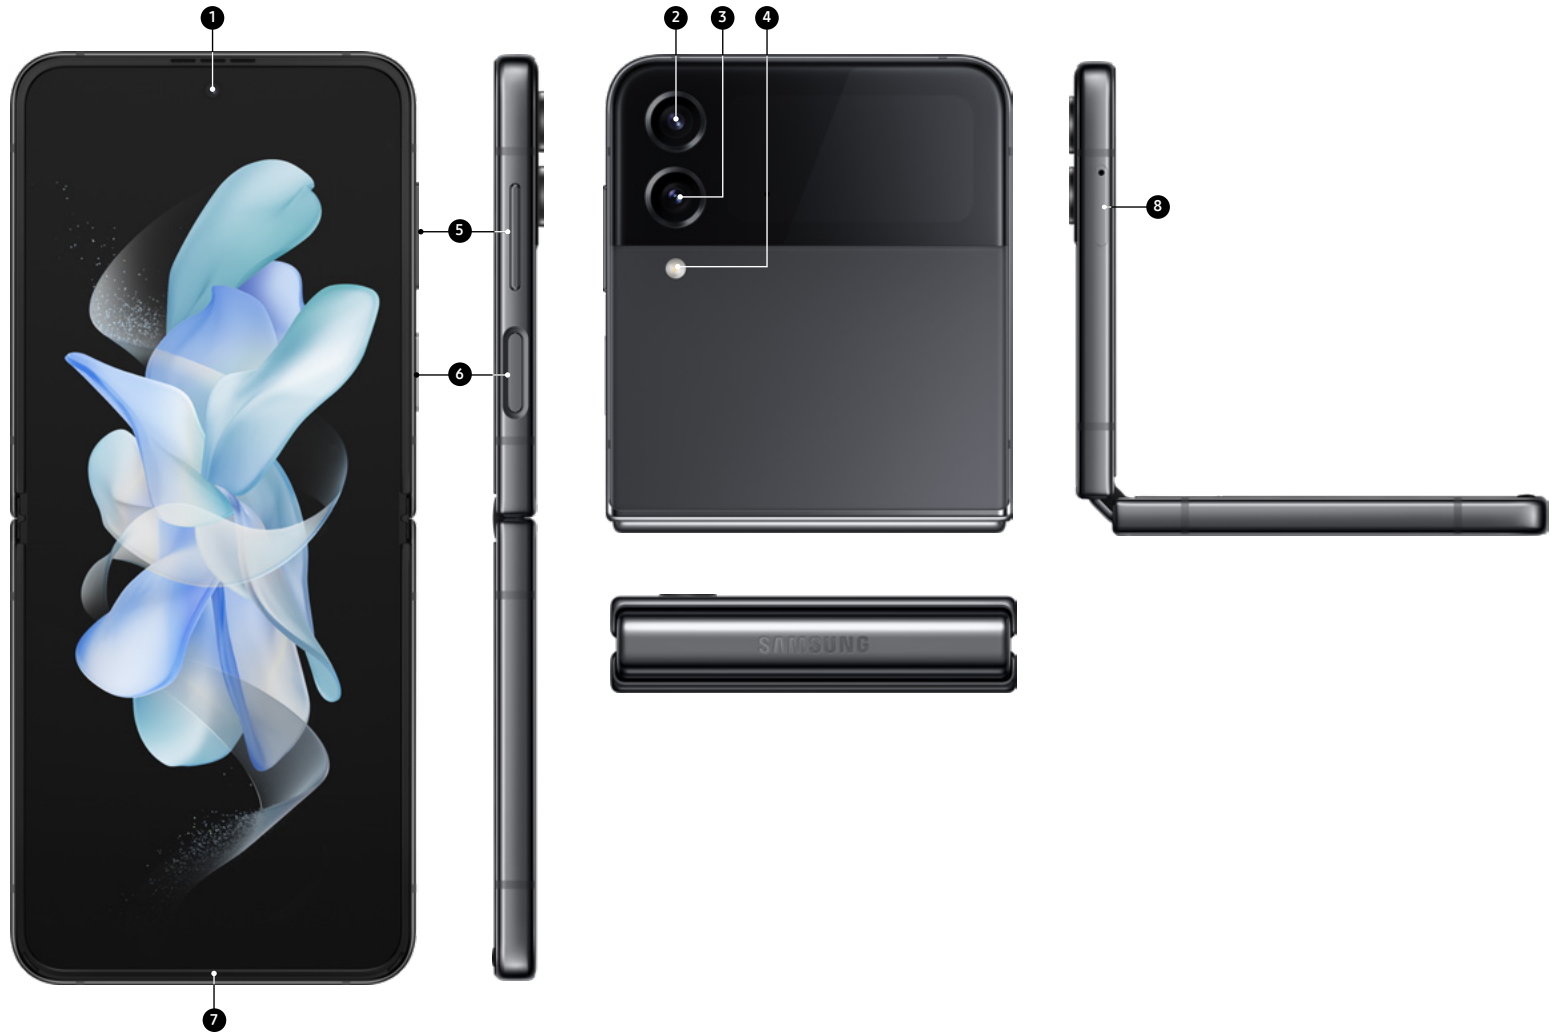

- 6.7" foldable glass display¹ is smooth, clear and utterly seamless.
- Folds to fit easily into any pocket.
- Flips open to full size for productivity.

More flexibility, more possibilities

- Flex Mode lets you adjust the hinge to the perfect position for easy videoconferencing.
- Easily take hands-free selfies and group photos.

Front Camera

10MP Selfie camera

Processor

Snapdragon 8+ Gen 1

Memory | Storage

8GB RAM⁷ | 128GB / 256GB / 512GB Storage

Dimensions & Weight

Unfolded: 165.2mm x 71.9mm x 6.9mm
Folded: 84.9mm x 71.9mm x 17.1~15.9mm
Weight: 187g

Durability

Gorilla Glass Victus+
IPX8-rated water resistance⁸
Armor Aluminum

OS

Android™ 12
One UI 4.1.1

Biometrics

Capacitive fingerprint ID
Face recognition

Connectivity

4G LTE
5G (sub6, mmWave)
NFC

CBRS (Band 48)
Wi-Fi 6
Bluetooth 5.2

Galaxy Z Flip4

Device Layout

1. 10MP Front-Facing Camera
2. 12MP Wide-Angle Camera (OIS)
3. 12MP Ultra-Wide Camera
4. Flash
5. Volume Rocker
6. Power Button (Programmable),
Fingerprint Reader
7. USB Type-C
8. SIM Card Slot