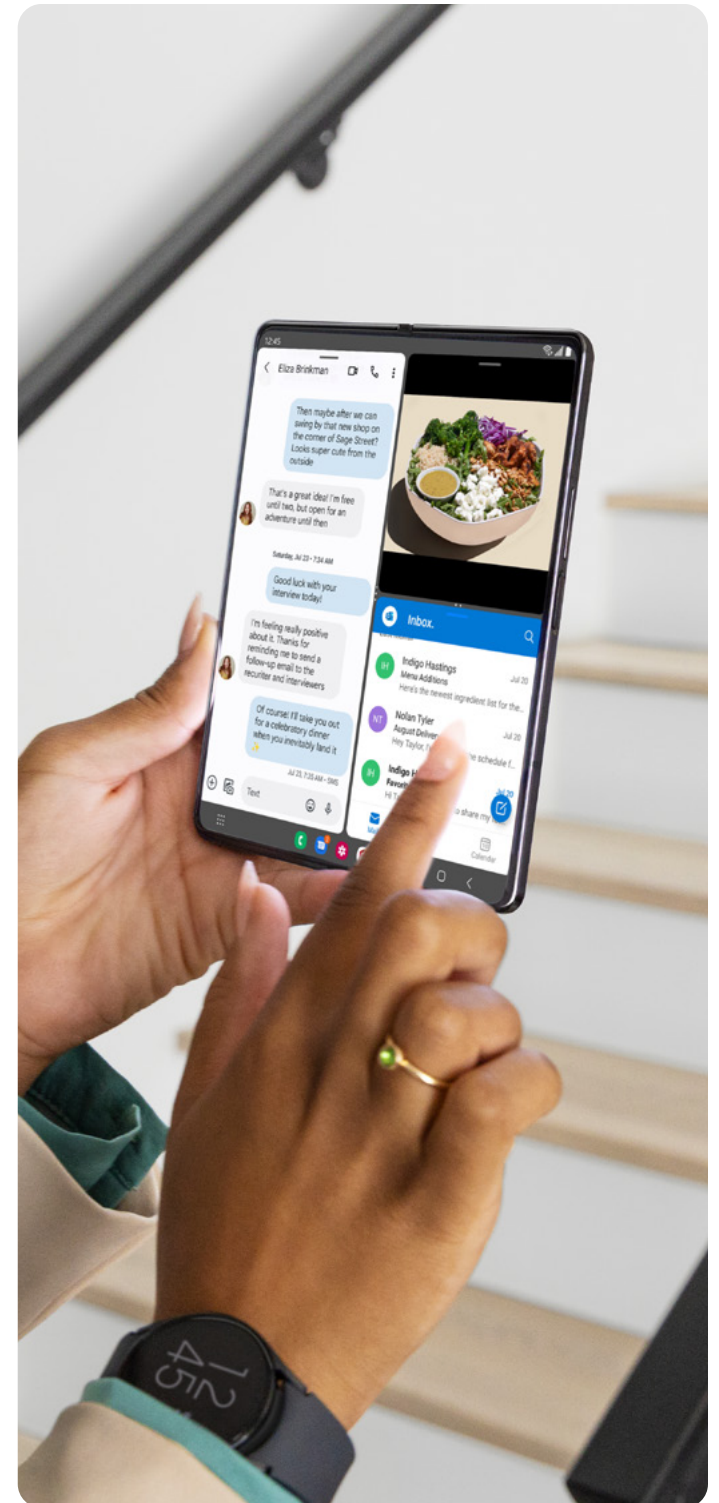

#### Power a PC-like experience

- Keep your PC in your pocket with Samsung DeX.
- Connect your Galaxy Z Fold4 wirelessly to a monitor or TV, pair a keyboard and mouse, and get to work in an intuitive PC-like environment.
- Whether you're finalizing a sales contract or presenting a pitch to clients, you can do it all from your Galaxy Z Fold4 and DeX.

### Supersmooth display

---

#### A display that adjusts to your workday

- An expansive, foldable screen lets you see your work documents on a supersmooth display.
- With a nearly invisible under-display camera and intelligent blue light management, you get an edge-to-edge workspace that is easy on the eyes.