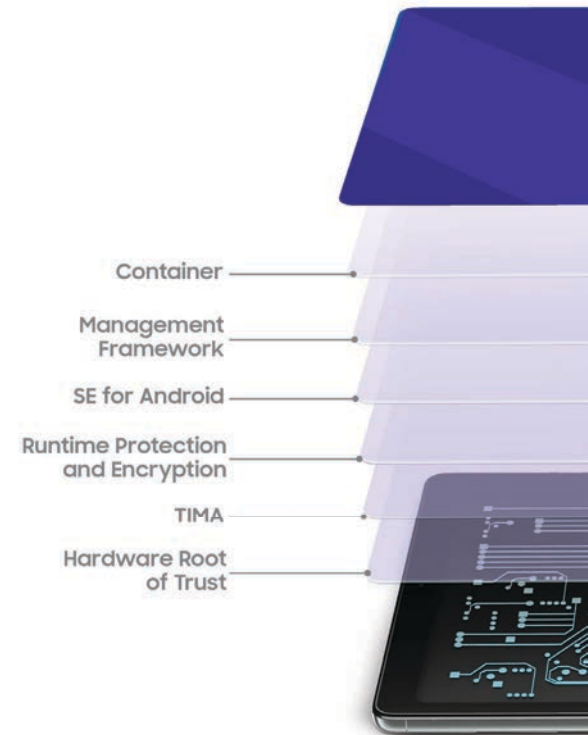

Put all your devices to work.

- Maximize productivity in new ways with a dynamic interface lets you control all your Galaxy devices at the same time.

Hear every detail.

- Dual speakers with Dolby Atmos deliver balanced, high-quality stereo sound when in landscape mode.³

Built for a worry-free workday.

Trusted security, built in.

- Built on the Samsung Knox trusted security platform, the Galaxy Tab A7 Lite is protected from intrusion, malware and malicious threats.⁴

Stay in sync and in control.

- Knox Suite offers a complete set of cloud-based solutions designed for the mobile workforce.⁵ Easily control your team's devices from end to end.

Total care. Total assurance. Total control.

- Samsung Care+ for Business has your back with hassle-free device repairs, an extended warranty of up to three years with coverage for accidental damages, plus real-time technical support.