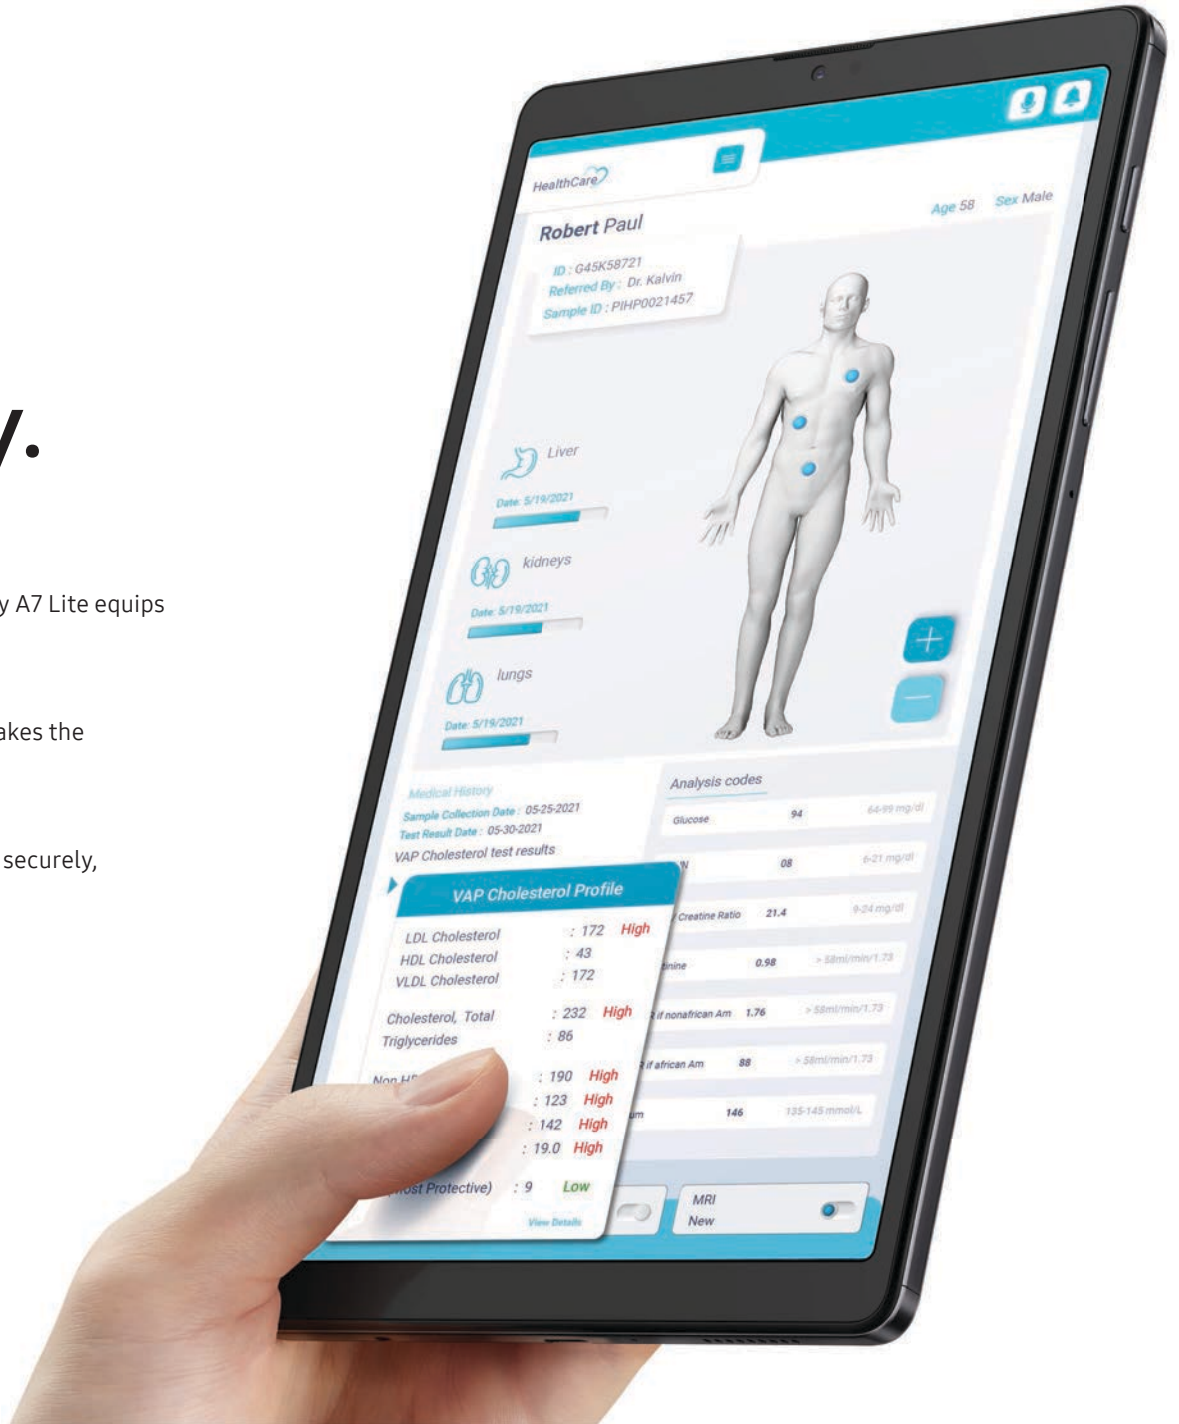

The day awaits. Meet it confidently.

The portability, speed and connectivity you need.

Working on the go is more important than ever. The Galaxy A7 Lite equips your teams to work without compromise.

Ready for the demands of the workday.

A metal frame, long-lasting battery and other features makes the Galaxy Tab A7 Lite an ideal partner for a rough workday.

Built for a worry-free workday.

Security and management tools help keep teams working securely, while keeping worry to a minimum.

Galaxy Tab A7 Lite (LTE)

Be ready for the challenges of the day.

The portability, speed and connectivity you need.

The work goes where you go.

- Compact 8.7" screen, slim design and sturdy metal frame, so it's perfectly sized for work on the go.

Put all your devices to work.

- Maximize productivity in new ways with a dynamic interface lets you control all your Galaxy devices at the same time.

Hear every detail.

- Dual speakers with Dolby Atmos deliver balanced, high-quality stereo sound when in landscape mode.³