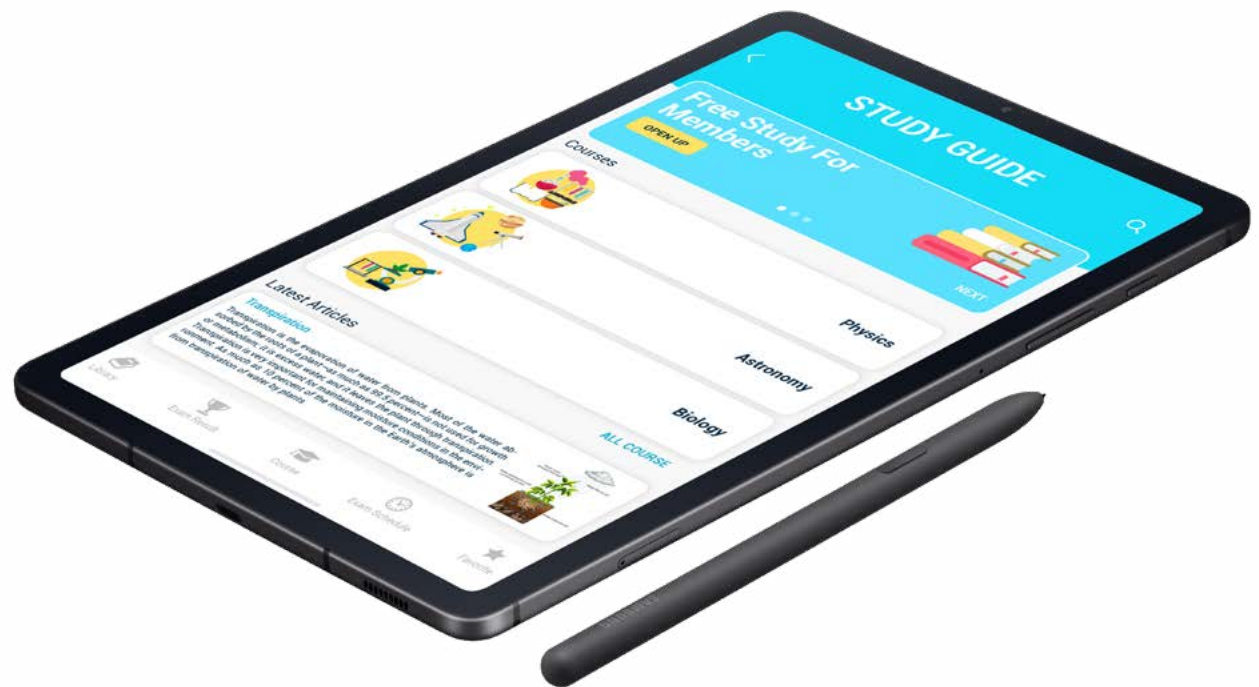

The ultimate notepad for study.

S Pen included

- Included S Pen makes it easy to take notes, do assignments, sketch and paint.
- Never needs to be charged.
- Attaches magnetically to tablet.

Long-lasting battery, fast-charging

- Long-lasting battery lets you research, study and do homework for up to 13 hours¹ on a single charge.
- The fast-charging USB-C port gets you back up and running quickly.

Expandable memory

- Room for assignments and research with 64GB or 128GB internal storage.
- Expand storage space up to 1TB with a microSD card.²

Clear camera

- 8MP rear camera ideal for taking pictures of notes on the board or videoing lectures
- 5MP front-facing camera to video chat with instructors or classmates

Smart View capabilities

- Send content from the tablet to a compatible Samsung TV,³ for solo or group study on a big screen

Carry less, be capable of more.

Compact and lightweight

- Roomy 10.4" screen, yet measures just 6" x 9.6" to slip easily into a backpack.
- Weighs just one pound, to carry all day.

Slim metal design

- Galaxy Tab S6 Lite features sleek, contemporary styling with a premium metallic look.

Quad Dolby Atmos surround sound

- Dual speakers with premium sound deliver clear online lectures and communication with classmates.

Study safely.

Face recognition

- The Galaxy Tab S6 Lite unlocks only for the owner.

Knox security

- A defense-grade security platform protects data and personal student information.